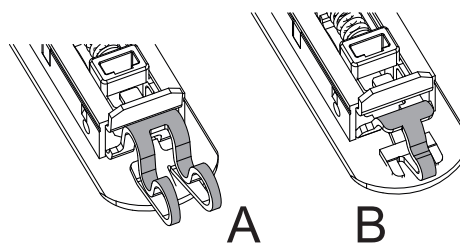

RECESSED HANDLES

BRIO EVO KEY HANDLE

Functions

Reversible recessed handle, with manual mode operation (for door) enabling side locking of sliding sashes.

Technical Features

The Brio Evo Key handle allows crossing and overlapping of the two sashes and the end-user can lock the handle in the closed or open position by means of the special key supplied.

After determining the optimum position of the nib (and therefore locking), it is secured with a grub screw, located under the covering cap.

The polyamide slider has two green and red surfaces that indicate respectively sash open and sash closed.

The Brio Evo Key handle is fitted with an antilifting system to ensure that the casement can only be opened by moving the small polyamide recess handle on the interior.

The product is available in two different styles: rounded design and square design. Each style is available with 2-teeth or 1-tooth spring fixing, a solution to be chosen based on the type of sash profile used.

06007

Machining on profile

A: 2-teeth spring - B: 1-tooth spring

Block on closing and opening

Item code	Description	Design	Fixing spring	Compatibles handles (internal)	Compatibles handles (external)	Base Raw	Anodised Elox	Painted	Trend/Gold Brass	Pieces per pack
0288201	BRIO EVO KEY MD HANDLE	Rounded	1-tooth (B)	03043 - 03050 - 03064	02966N - 02981	X		X		5
0289201	BRIO EVO KEY HANDLE	Rounded	2 teeth (A)	03043 - 03050 - 03064	02966N - 02980	X		X		5
06005	BRIO EVO KEY HANDLE	Square	2 teeth (A)	03043 - 03050 - 03064	02966N - 02980	X		X	X	5
06007	BRIO EVO KEY MD HANDLE	Square	1-tooth (B)	03043 - 03050 - 03064	02966N - 02981	X		X		5