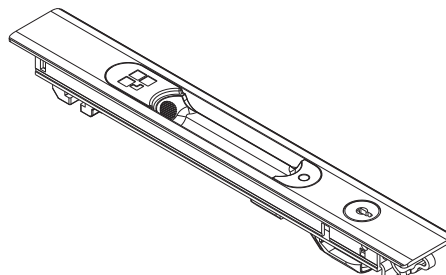

RECESSED HANDLES

BRIO EVO KEY HANDLE

Functions

Reversible recessed handle, with manual mode operation (for door) enabling side locking of sliding sashes.

Technical Features

The Brio Evo Key handle allows crossing and overlapping of the two sashes and the end-user can lock the handle in the closed or open position by means of the special key supplied.

After determining the optimum position of the nib (and therefore locking), it is secured with a grub screw, located under the covering cap.

The polyamide slider has two green and red surfaces that indicate respectively sash open and sash closed.

The Brio Evo Key handle is fitted with an antilifting system to ensure that the casement can only be opened by moving the small polyamide recess handle on the interior.

The product is available in two different styles: rounded design and square design. Each style is available with 2-teeth or 1-tooth spring fixing, a solution to be chosen based on the type of sash profile used.

06007

Machining on profile

A: 2-teeth spring - B: 1-tooth spring

Block on closing and opening

Item code	Description	Design	Fixing spring	Compatibles handles (internal)	Compatibles handles (external)	Base Raw	Anodised Elox	Painted	Trend/Gold Brass	Pieces per pack
0288201	BRIO EVO KEY MD HANDLE	Rounded	1-tooth (B)	03043 - 03050 - 03064	02966N - 02981	X		X		5
0289201	BRIO EVO KEY HANDLE	Rounded	2 teeth (A)	03043 - 03050 - 03064	02966N - 02980	X		X		5
06005	BRIO EVO KEY HANDLE	Square	2 teeth (A)	03043 - 03050 - 03064	02966N - 02980	X		X	X	5
06007	BRIO EVO KEY MD HANDLE	Square	1-tooth (B)	03043 - 03050 - 03064	02966N - 02981	X		X		5