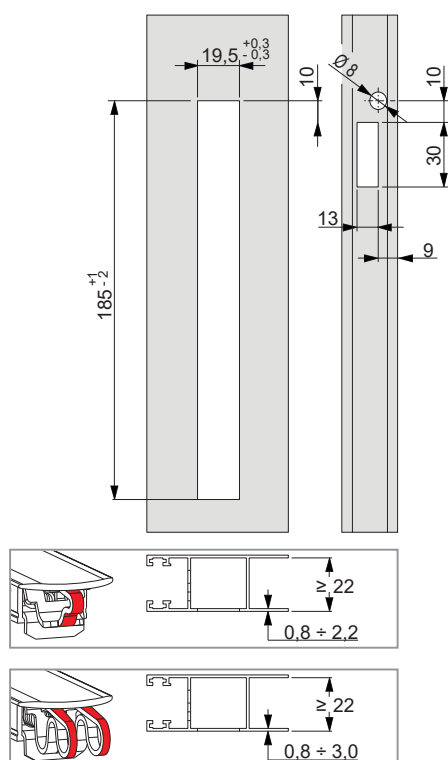

After determining the optimum position of the nib (and therefore locking), it is secured with a grub screw, located under the covering cap.

The polyamide slider has two green and red surfaces that indicate respectively sash open and sash closed.

06007

Machining on profile

A: 2-teeth spring - B: 1-tooth spring

Block on closing and opening

Item code	Description	Design	Fixing spring	Compatibles handles (internal)	Compatibles handles (external)	Base Raw	Anodised Elox	Painted	Trend/Gold Brass	Pieces per pack
0288201	BRIO EVO KEY MD HANDLE	Rounded	1-tooth (B)	03043 - 03050 - 03064	02966N - 02981	X		X		5
0289201	BRIO EVO KEY HANDLE	Rounded	2 teeth (A)	03043 - 03050 - 03064	02966N - 02980	X		X		5
06005	BRIO EVO KEY HANDLE	Square	2 teeth (A)	03043 - 03050 - 03064	02966N - 02980	X		X	X	5
06007	BRIO EVO KEY MD HANDLE	Square	1-tooth (B)	03043 - 03050 - 03064	02966N - 02981	X		X		5