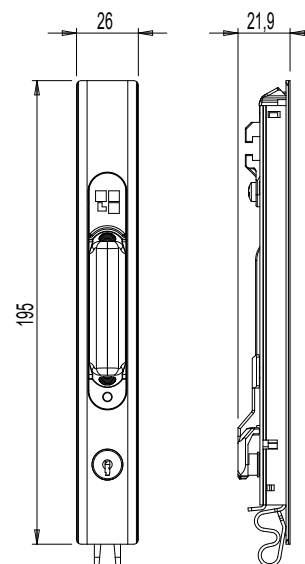

RECESSED HANDLES

BRIO EVO KEY HANDLE

Functions

Reversible recessed handle, with manual mode operation (for door) enabling side locking of sliding sashes.

Technical Features

The Brio Evo Key handle allows crossing and overlapping of the two sashes and the end-user can lock the handle in the closed or open position by means of the special key supplied.

After determining the optimum position of the nib (and therefore locking), it is secured with a grub screw, located under the covering cap.

The polyamide slider has two green and red surfaces that indicate respectively sash open and sash closed.

The Brio Evo Key handle is fitted with an antilifting system to ensure that the casement can only be opened by moving the small polyamide recess handle on the interior.

The product is available in two different styles: rounded design and square design. Each style is available with 2-teeth or 1-tooth spring fixing, a solution to be chosen based on the type of sash profile used.

06007

Machining on profile

A: 2-teeth spring - B: 1-tooth spring

Block on closing and opening

Item code	Description	Design	Fixing spring	Compatibles handles (internal)	Compatibles handles (external)	Base Raw	Anodised Elox	Painted	Trend/Gold Brass	Pieces per pack
0288201	BRIO EVO KEY MD HANDLE	Rounded	1-tooth (B)	03043 - 03050 - 03064	02966N - 02981	X		X		5
0289201	BRIO EVO KEY HANDLE	Rounded	2 teeth (A)	03043 - 03050 - 03064	02966N - 02980	X		X		5
06005	BRIO EVO KEY HANDLE	Square	2 teeth (A)	03043 - 03050 - 03064	02966N - 02980	X		X	X	5
06007	BRIO EVO KEY MD HANDLE	Square	1-tooth (B)	03043 - 03050 - 03064	02966N - 02981	X		X		5