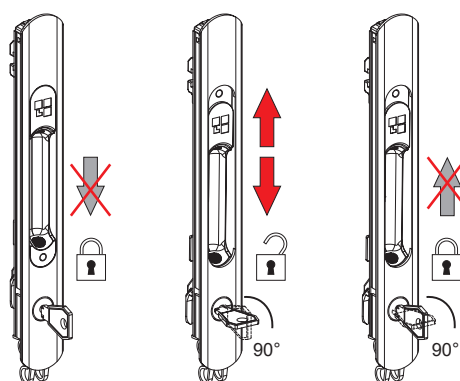

RECESSED HANDLES

BRIO EVO KEY HANDLE

Functions

Reversible recessed handle, with manual mode operation (for door) enabling side locking of sliding sashes.

Technical Features

The Brio Evo Key handle allows crossing and overlapping of the two sashes and the end-user can lock the handle in the closed or open position by means of the special key supplied.

After determining the optimum position of the nib (and therefore locking), it is secured with a grub screw, located under the covering cap.

The polyamide slider has two green and red surfaces that indicate respectively sash open and sash closed.

The Brio Evo Key handle is fitted with an antilifting system to ensure that the casement can only be opened by moving the small polyamide recess handle on the interior.

The product is available in two different styles: rounded design and square design. Each style is available with 2-teeth or 1-tooth spring fixing, a solution to be chosen based on the type of sash profile used.

06007

Machining on profile

A: 2-teeth spring - B: 1-tooth spring

Block on closing and opening

Item code	Description	Design	Fixing spring	Compatibles handles (internal)	Compatibles handles (external)	Base Raw	Anodised Elox	Painted	Trend/Gold Brass	Pieces per pack
0288201	BRIO EVO KEY MD HANDLE	Rounded	1-tooth (B)	03043 - 03050 - 03064	02966N - 02981	X		X		5
0289201	BRIO EVO KEY HANDLE	Rounded	2 teeth (A)	03043 - 03050 - 03064	02966N - 02980	X		X		5
06005	BRIO EVO KEY HANDLE	Square	2 teeth (A)	03043 - 03050 - 03064	02966N - 02980	X		X	X	5
06007	BRIO EVO KEY MD HANDLE	Square	1-tooth (B)	03043 - 03050 - 03064	02966N - 02981	X		X		5