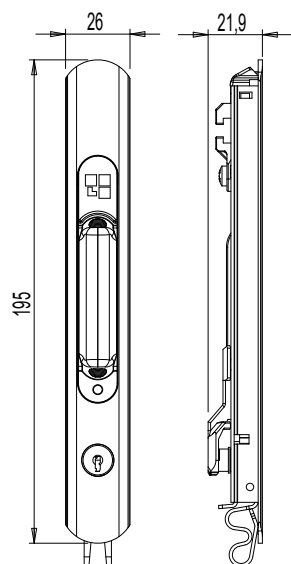

RECESSED HANDLES

BRIO EVO KEY HANDLE

Functions

Reversible recessed handle, with manual mode operation (for door) enabling side locking of sliding sashes.

Technical Features

The Brio Evo Key handle allows crossing and overlapping of the two sashes and the end-user can lock the handle in the closed or open position by means of the special key supplied.

After determining the optimum position of the nib (and therefore locking), it is secured with a grub screw, located under the covering cap.

The polyamide slider has two green and red surfaces that indicate respectively sash open and sash closed.

The Brio Evo Key handle is fitted with an antilifting system to ensure that the casement can only be opened by moving the small polyamide recess handle on the interior.

The product is available in two different styles: rounded design and square design. Each style is available with 2-teeth or 1-tooth spring fixing, a solution to be chosen based on the type of sash profile used.

06007

Machining on profile

A: 2-teeth spring - B: 1-tooth spring

Block on closing and opening

Item code	Description	Design	Fixing spring	Compatibles handles (internal)	Compatibles handles (external)	Base Raw	Anodised Elox	Painted	Trend/Gold Brass	Pieces per pack
0288201	BRIO EVO KEY MD HANDLE	Rounded	1-tooth (B)	03043 - 03050 - 03064	02966N - 02981	X		X		5
0289201	BRIO EVO KEY HANDLE	Rounded	2 teeth (A)	03043 - 03050 - 03064	02966N - 02980	X		X		5
06005	BRIO EVO KEY HANDLE	Square	2 teeth (A)	03043 - 03050 - 03064	02966N - 02980	X		X	X	5
06007	BRIO EVO KEY MD HANDLE	Square	1-tooth (B)	03043 - 03050 - 03064	02966N - 02981	X		X		5