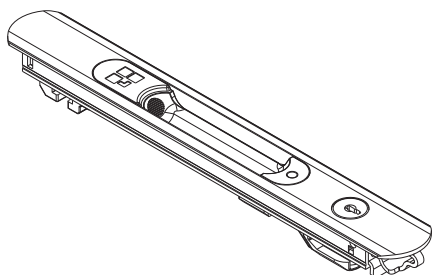

RECESSED HANDLES

BRIO EVO KEY HANDLE

Functions

Reversible recessed handle, with manual mode operation (for door) enabling side locking of sliding sashes.

Technical Features

The Brio Evo Key handle allows crossing and overlapping of the two sashes and the end-user can lock the handle in the closed or open position by means of the special key supplied.

After determining the optimum position of the nib (and therefore locking), it is secured with a grub screw, located under the covering cap.

The polyamide slider has two green and red surfaces that indicate respectively sash open and sash closed.

The Brio Evo Key handle is fitted with an antilifting system to ensure that the casement can only be opened by moving the small polyamide recess handle on the interior.

The product is available in two different styles: rounded design and square design. Each style is available with 2-teeth or 1-tooth spring fixing, a solution to be chosen based on the type of sash profile used.

The cylinder is provided with the same keys, on request you can have different keys with 50 different combinations.

Materials

Body in extruded aluminium

Slider in white die-cast zinc plated Zamak

Polyamide recess handle

Zinc plated steel keys

Zamak key cylinder

Stainless steel grub screw

Harmonic steel spring for automatic operation

Bottom fixing spring in C70 Geomet steel

0288201