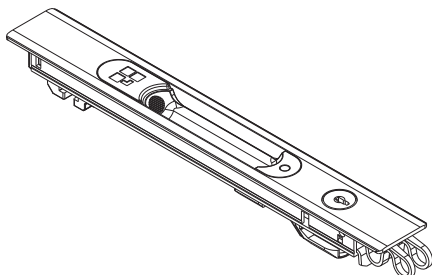

RECESSED HANDLES

BRIO EVO KEY HANDLE

Functions

Reversible recessed handle, with manual mode operation (for door) enabling side locking of sliding sashes.

Technical Features

The Brio Evo Key handle allows crossing and overlapping of the two sashes and the end-user can lock the handle in the closed or open position by means of the special key supplied.

After determining the optimum position of the nib (and therefore locking), it is secured with a grub screw, located under the covering cap.

The polyamide slider has two green and red surfaces that indicate respectively sash open and sash closed.

The Brio Evo Key handle is fitted with an antilifting system to ensure that the casement can only be opened by moving the small polyamide recess handle on the interior.

The product is available in two different styles: rounded design and square design. Each style is available with 2-teeth or 1-tooth spring fixing, a solution to be chosen based on the type of sash profile used.

06007

Machining on profile

A: 2-teeth spring - B: 1-tooth spring

Block on closing and opening

Item code	Description	Design	Fixing spring	Compatibles handles (internal)	Compatibles handles (external)	Base Raw	Anodised Elox	Painted	Trend/Gold Brass	Pieces per pack
0288201	BRIO EVO KEY MD HANDLE	Rounded	1-tooth (B)	03043 - 03050 - 03064	02966N - 02981	X		X		5
0289201	BRIO EVO KEY HANDLE	Rounded	2 teeth (A)	03043 - 03050 - 03064	02966N - 02980	X		X		5
06005	BRIO EVO KEY HANDLE	Square	2 teeth (A)	03043 - 03050 - 03064	02966N - 02980	X		X	X	5
06007	BRIO EVO KEY MD HANDLE	Square	1-tooth (B)	03043 - 03050 - 03064	02966N - 02981	X		X		5