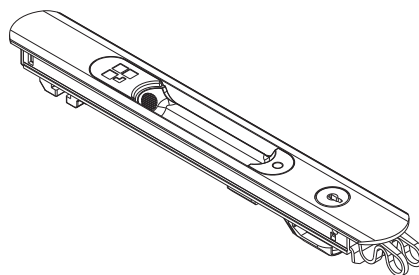

RECESSED HANDLES

BRIO EVO KEY HANDLE

Functions

Reversible recessed handle, with manual mode operation (for door) enabling side locking of sliding sashes.

Technical Features

The Brio Evo Key handle allows crossing and overlapping of the two sashes and the end-user can lock the handle in the closed or open position by means of the special key supplied.

After determining the optimum position of the nib (and therefore locking), it is secured with a grub screw, located under the covering cap.

The polyamide slider has two green and red surfaces that indicate respectively sash open and sash closed.

The Brio Evo Key handle is fitted with an antilifting system to ensure that the casement can only be opened by moving the small polyamide recess handle on the interior.

The product is available in two different styles: rounded design and square design. Each style is available with 2-teeth or 1-tooth spring fixing, a solution to be chosen based on the type of sash profile used.

The cylinder is provided with the same keys, on request you can have different keys with 50 different combinations.

Materials

Body in extruded aluminium

Slider in white die-cast zinc plated Zamak

Polyamide recess handle

Zinc plated steel keys

Zamak key cylinder

Stainless steel grub screw

Harmonic steel spring for automatic operation

Bottom fixing spring in C70 Geomet steel

0288201

0289201

06005

06007