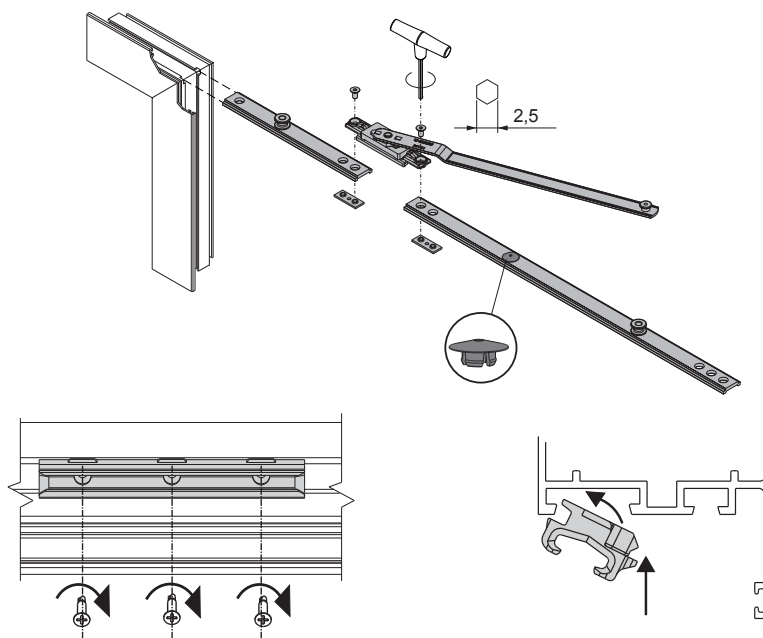

Item code	Description	Note	Base Raw	Anodised Elox	Painted	Trend/Gold Brass	Pieces per pack
04300	SKG - ADDITIONAL ARM		X				5