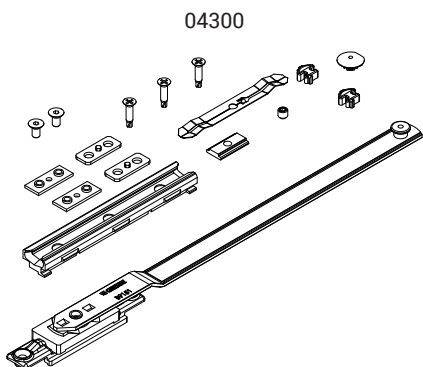

SKG - ADDITIONAL ARM

Functions

Additional arm for combination with the type 1 or type 2 arm on casements more than 1000 mm wide, installed to distribute the sash opening force during bottom-hung opening. Specifically reinforced to achieve SKG certification.

Online data sheet

Technical Features

The additional arm is fitted to the cross-beam on opposite side to the arm (drive side) on sashes more than 1000 mm wide to prevent excessive leverage, which might impair operation of the window, during bottom-hung opening. The arm consists of a component for connection to the corner driver without fixing screws, a rod and a slider which is fixed to the frame using three self-tapping screws provided.

The integral rod fixing utilises specific screws and plates.

Materials

- Stainless steel arm
- Slider and fixing plug in GS SILVER PLUS zamak
- Polyamide shim
- Screws and grub screws in stainless steel