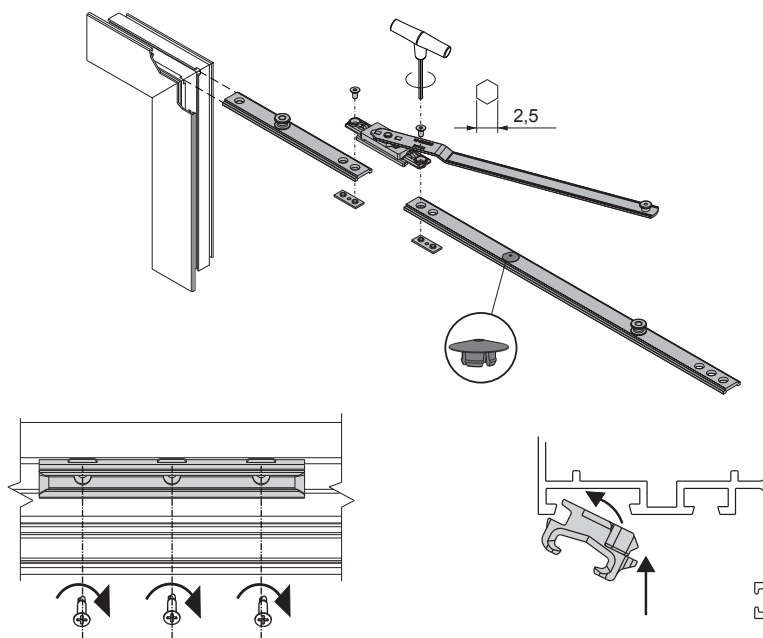

SKG - ADDITIONAL ARM

Functions

Additional arm for combination with the type 1 or type 2 arm on casements more than 1000 mm wide, installed to distribute the sash opening force during bottom-hung opening. Specifically reinforced to achieve SKG certification.

Online data sheet

Technical Features

The additional arm is fitted to the cross-beam on opposite side to the arm (drive side) on sashes more than 1000 mm wide to prevent excessive leverage, which might impair operation of the window, during bottom-hung opening. The arm consists of a component for connection to the corner driver without fixing screws, a rod and a slider which is fixed to the frame using three self-tapping screws provided.

The integral rod fixing utilises specific screws and plates.

Materials

- Stainless steel arm
- Slider and fixing plug in GS SILVER PLUS zamak
- Polyamide shim
- Screws and grub screws in stainless steel