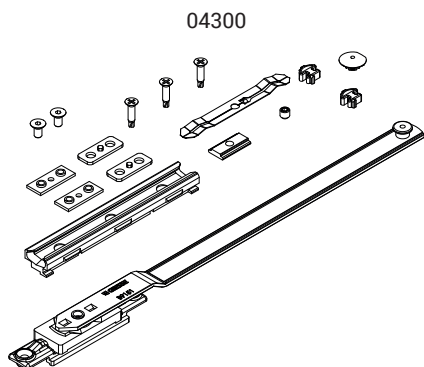

Online data sheet

Technical Features

The additional arm is fitted to the cross-beam on opposite side to the arm (drive side) on sashes more than 1000 mm wide to prevent excessive leverage, which might impair operation of the window, during bottom-hung opening. The arm consists of a component for connection to the corner driver without fixing screws, a rod and a slider which is fixed to the frame using three self-tapping screws provided.

Item code	Description	Note	Base Raw	Anodised Elox	Painted	Trend/Gold Brass	Pieces per pack
04300	SKG - ADDITIONAL ARM		X				5

SKG - ADDITIONAL ARM

Functions

Additional arm for combination with the type 1 or type 2 arm on casements more than 1000 mm wide, installed to distribute the sash opening force during bottom-hung opening. Specifically reinforced to achieve SKG certification.

The integral rod fixing utilises specific screws and plates.

Materials

- Stainless steel arm
- Slider and fixing plug in GS SILVER PLUS zamak
- Polyamide shim
- Screws and grub screws in stainless steel