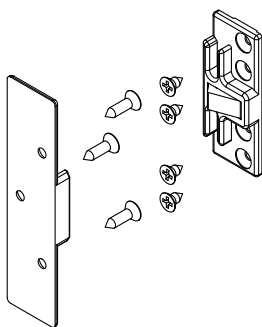

MICRO-VENTILATION

Functions

Adjustable device allowing precision opening of the casement, called "microventilation."

Online data sheet

02229K

0223001

Item code	Description	PROFILE CROSS - SECTION	Base Raw	Anodised Elox	Painted	Trend/Gold Brass	Pieces per pack
02229K	FUTURA WINDOW MICROVENTILATION	C001-C002-C003-C004-C005-C006-C011-C012-C013-C014-C015-C016-C017	X				50
0223001	AERANTA	C001-C002-C004-C007-C011-C012-C013-C014-C015-C016-C017	X				50