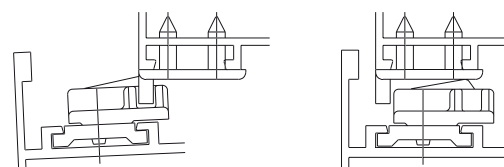

MICRO-VENTILATION

Functions

Adjustable device allowing precision opening of the casement, called "microventilation."

Online data sheet

02229K

0223001

Item code	Description	PROFILE CROSS - SECTION	Base Raw	Anodised Elox	Painted	Trend/Gold Brass	Pieces per pack
02229K	FUTURA WINDOW MICROVENTILATION	C001-C002-C003-C004-C005-C006-C011-C012-C013-C014-C015-C016-C017	X				50
0223001	AERANTA	C001-C002-C004-C007-C011-C012-C013-C014-C015-C016-C017	X				50