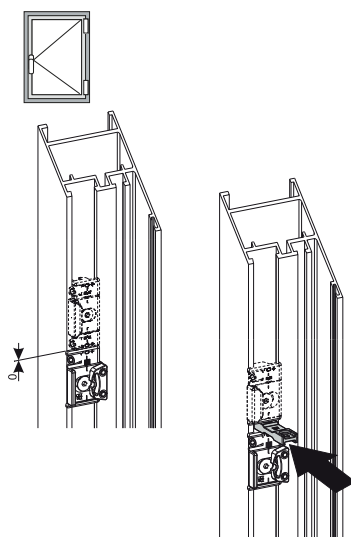

MICRO-VENTILATION

Functions

Adjustable device allowing precision opening of the casement, called "microventilation."

Online data sheet

02229K

0223001

Item code	Description	PROFILE CROSS - SECTION	Base Raw	Anodised Elox	Painted	Trend/Gold Brass	Pieces per pack
02229K	FUTURA WINDOW MICROVENTILATION	C001-C002-C003-C004-C005-C006-C011-C012-C013-C014-C015-C016-C017	X				50
0223001	AERANTA	C001-C002-C004-C007-C011-C012-C013-C014-C015-C016-C017	X				50