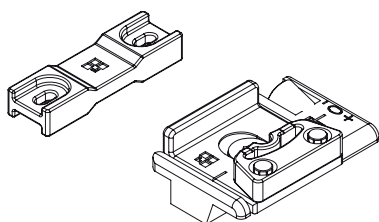

MICRO-VENTILATION

Functions

Adjustable device allowing precision opening of the casement, called "microventilation."

Online data sheet

02229K

0223001

Item code	Description	PROFILE CROSS - SECTION	Base Raw	Anodised Elox	Painted	Trend/Gold Brass	Pieces per pack
02229K	FUTURA WINDOW MICROVENTILATION	C001-C002-C003-C004-C005-C006-C011-C012-C013-C014-C015-C016-C017	X				50
0223001	AERANTA	C001-C002-C004-C007-C011-C012-C013-C014-C015-C016-C017	X				50