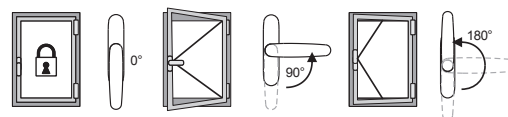

MICRO-VENTILATION

Functions

Adjustable device allowing precision opening of the casement, called "microventilation."

Online data sheet

02229K

0223001

Item code	Description	PROFILE CROSS - SECTION	Base Raw	Anodised Elox	Painted	Trend/Gold Brass	Pieces per pack
02229K	FUTURA WINDOW MICROVENTILATION	C001-C002-C003-C004-C005-C006-C011-C012-C013-C014-C015-C016-C017	X				50
0223001	AERANTA	C001-C002-C004-C007-C011-C012-C013-C014-C015-C016-C017	X				50