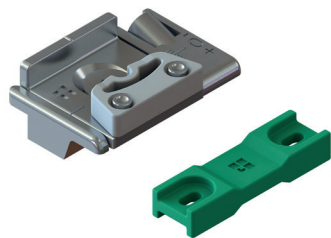

MICRO-VENTILATION

Functions

Adjustable device allowing precision opening of the casement, called "microventilation."

Online data sheet

02229K

0223001

Item code	Description	PROFILE CROSS - SECTION	Base Raw	Anodised Elox	Painted	Trend/Gold Brass	Pieces per pack
02229K	FUTURA WINDOW MICROVENTILATION	C001-C002-C003-C004-C005-C006-C011-C012-C013-C014-C015-C016-C017	X				50
0223001	AERANTA	C001-C002-C004-C007-C011-C012-C013-C014-C015-C016-C017	X				50